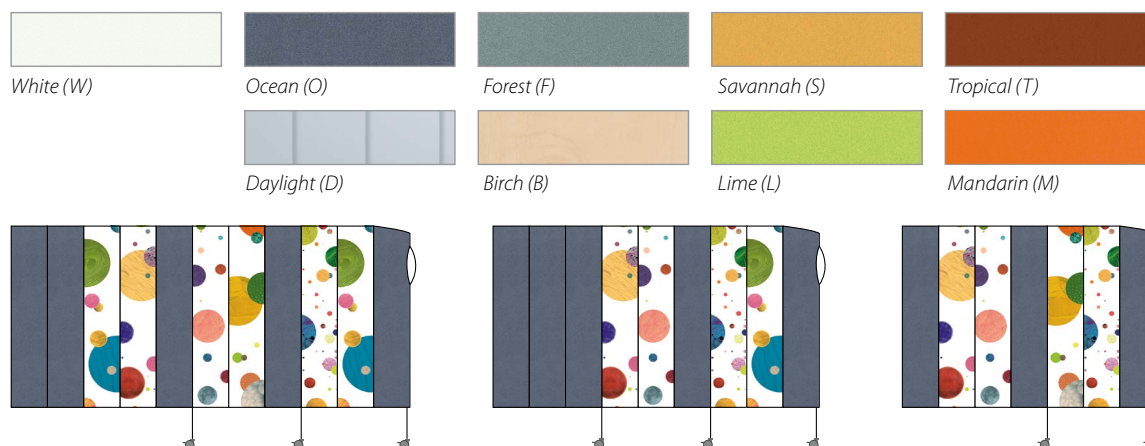

See all the many possibilities at silentia.us

"Planets with illustrations for older children" with Bed End Screen, article no. 06522-APO

Combine *StoryPanels* with color panels.*

Daylight Duo screens must be used when the screen exceeds eleven panels.